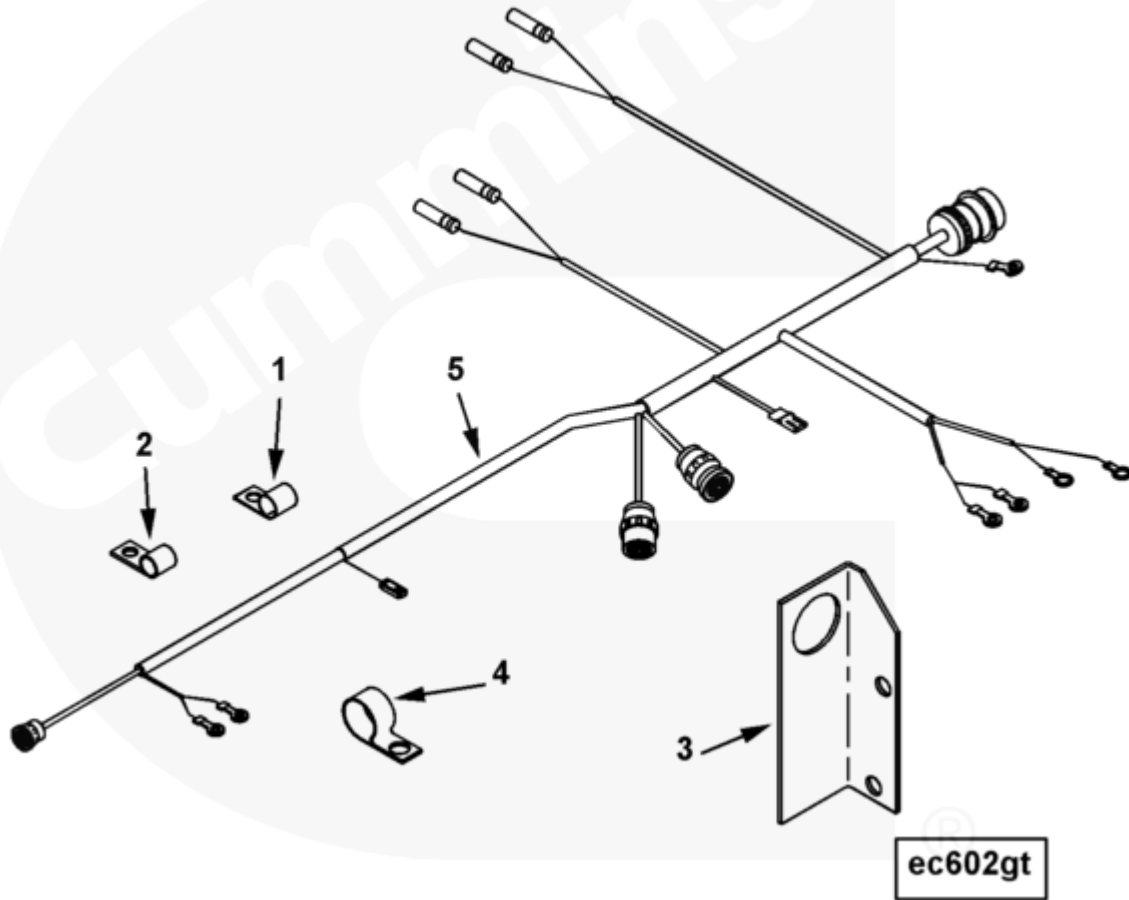

Parts Catalog - Option Detail

Electronic Parts Catalog - Option Detail				
Option	Group	Graphic	Film Card	Date
EC8366-01	15.08	ec602gt	K38	12-JAN-00
Engines	GTA38, K38, KTA38GC CM558, QSK38 CM2150 K106, QSK38 CM2150 MCRS, QSK38 CM850 MCRS			

©Cummins Inc

[SMALL](#) | [MEDIUM](#) | [LARGE](#)

Cart	Ref No	Part Number	Part Description	Required	Remarks
View My Cart					
		EC8366-01	Wiring Harness		Centry compatible engine...(More)
					mounted harness with 21 pin
					panel connection at rear.
					This option is for use on K38